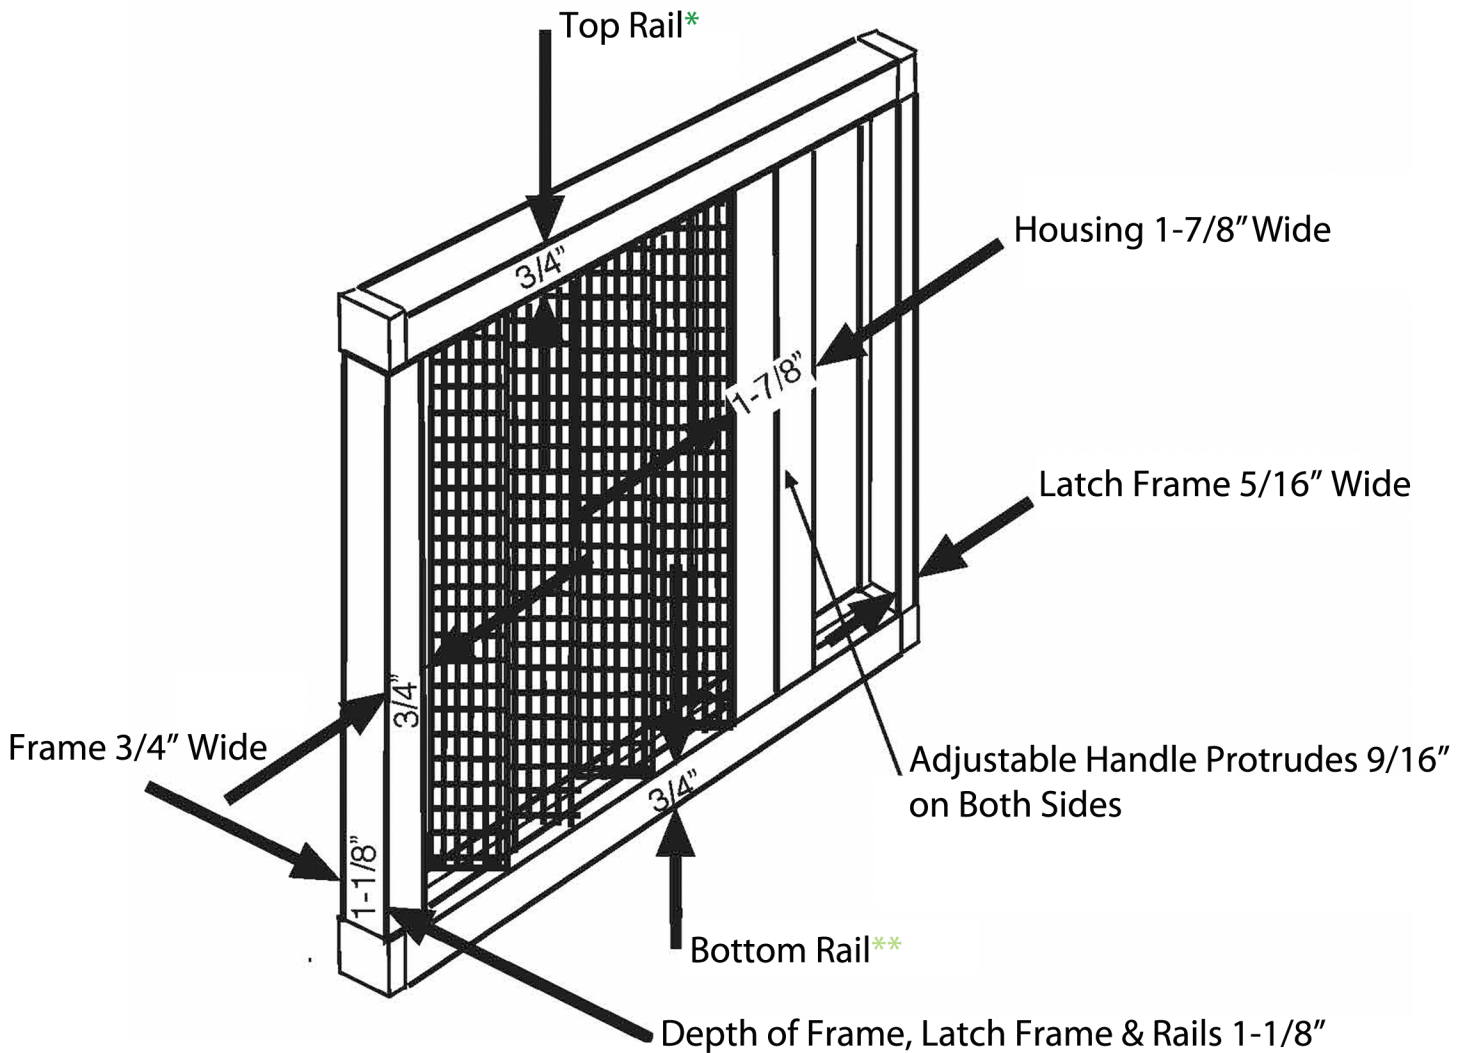

Plissé Retractable Screen

Dimensional Drawing

Dimensions Rounded to Nearest 1/16"

*Top Rail Assembly Includes Outer Rail (Not Pictured) - Total Assembly Depth is 1-1/4"

**Bottom Rail Exact Dimensions (For Sinking into Flooring):