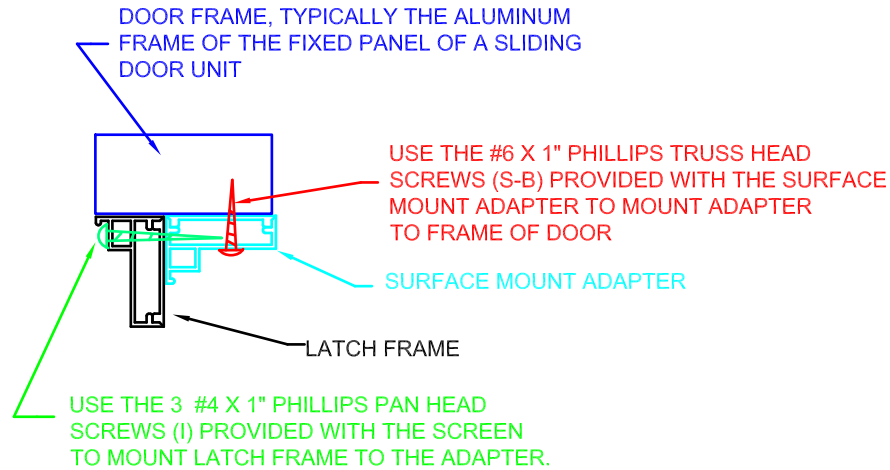

SURFACE MOUNT ADAPTER INSTALLATION DIAGRAM

FOR MOUNTING LATCH FRAME TO SURFACE MOUNT ADAPTER

FOR MOUNTING FRAME TO SURFACE MOUNT ADAPTER